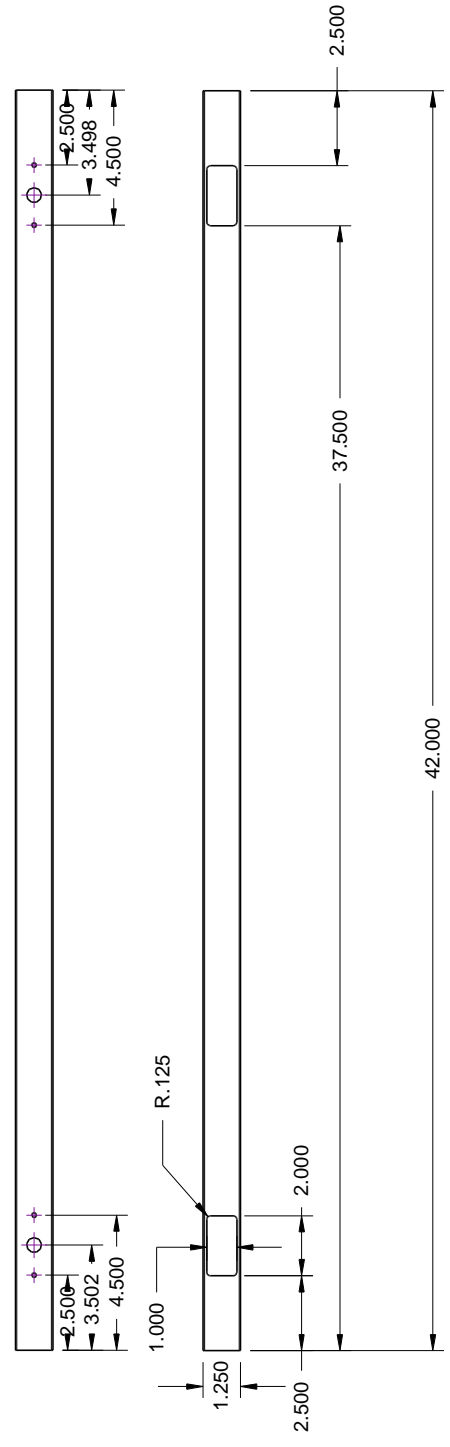

REVISIONS			
REV	DESCRIPTION	DATE	APPROVED

Drawn by: Bruce Milligan			
322 Blossom Ln Albany, OR. 97321 www.SwitchCrafters.com		DWG NO.	REV
SIZE A	FSCM NO.	SHEET	
Title: Guide Strut			